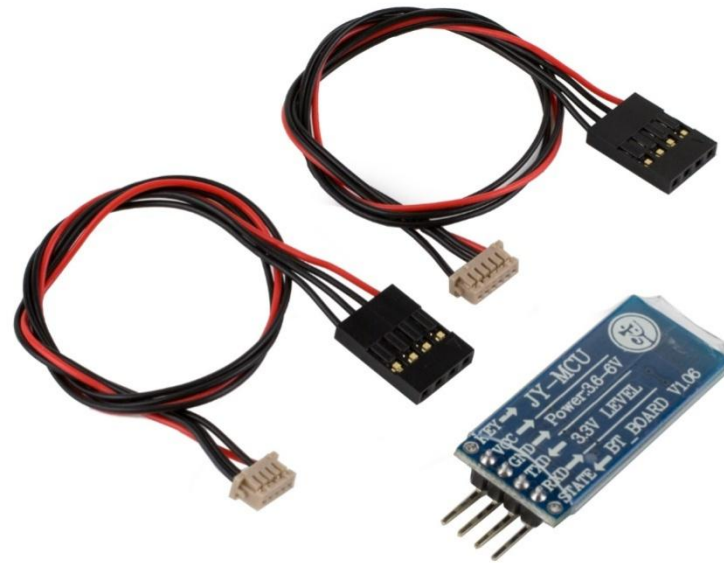

WHAT'S A DRONE?

DRONE ELEMENTS

- 4 x Motor
- 1 x Propeller kit (2 times left and 2 times right rotating)
- 1 x Propeller accessory pack
- 4 x ESC (electronic speed controller)
- 1 x Radio receiver (with a minimum of four channels)
- 1 x Flight Controller

MOTORS

ESC (Electronic Speed Controller)

PROPELLER

PROPELLER ACCESORY

CHASIS

BATTERY & CHARGER

FLIGHT CONTROLLER

COMMUNICATION MODULE

CONNECTION SCHEME