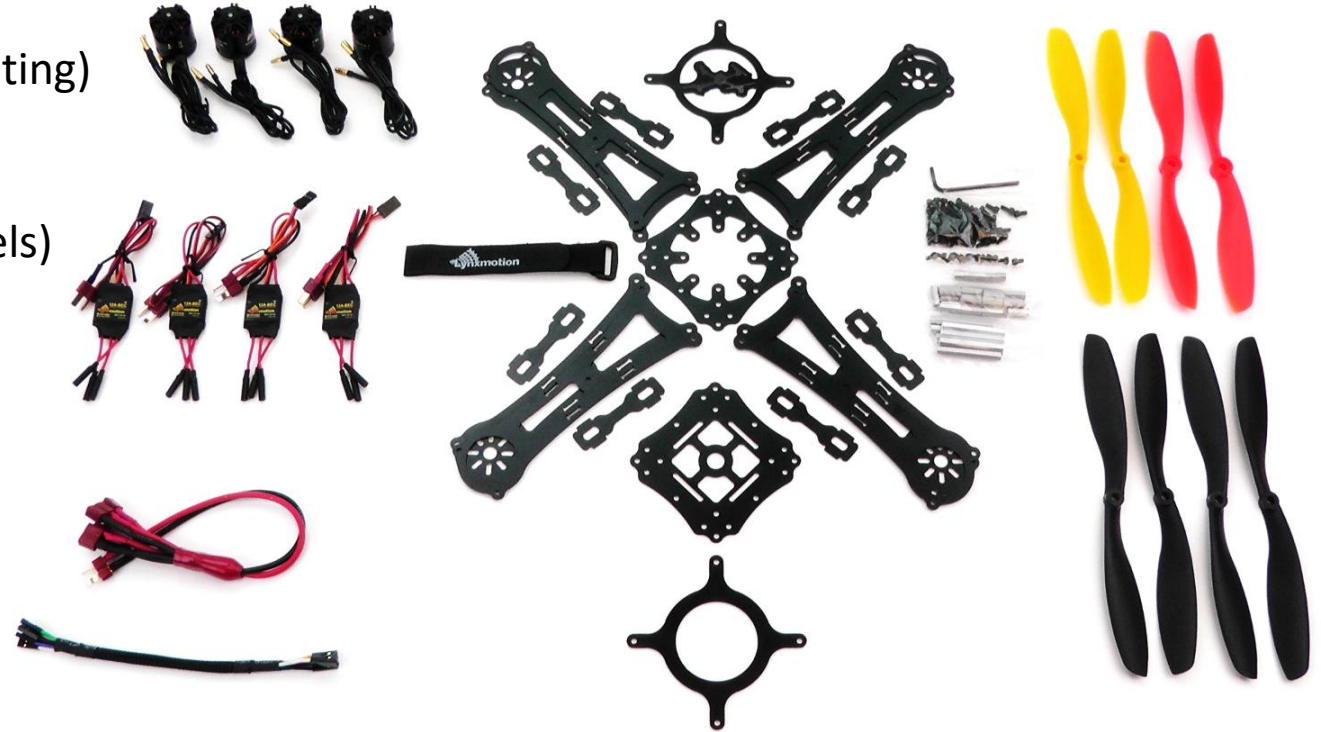

WHAT'S A DRONE?

DRONE ELEMENTS

- 4 x Motor
- 1 x Propeller kit (2 times left and 2 times right rotating)
- 1 x Propeller accessory pack
- 4 x ESC (electronic speed controller)
- 1 x Radio receiver (with a minimum of four channels)
- 1 x Flight Controller

MOTORS

ESC (Electronic Speed Controller)

PROPELLER

PROPELLER ACCESORY

CHASIS

BATTERY & CHARGER

FLIGHT CONTROLLER

COMMUNICATION MODULE

CONNECTION SCHEME